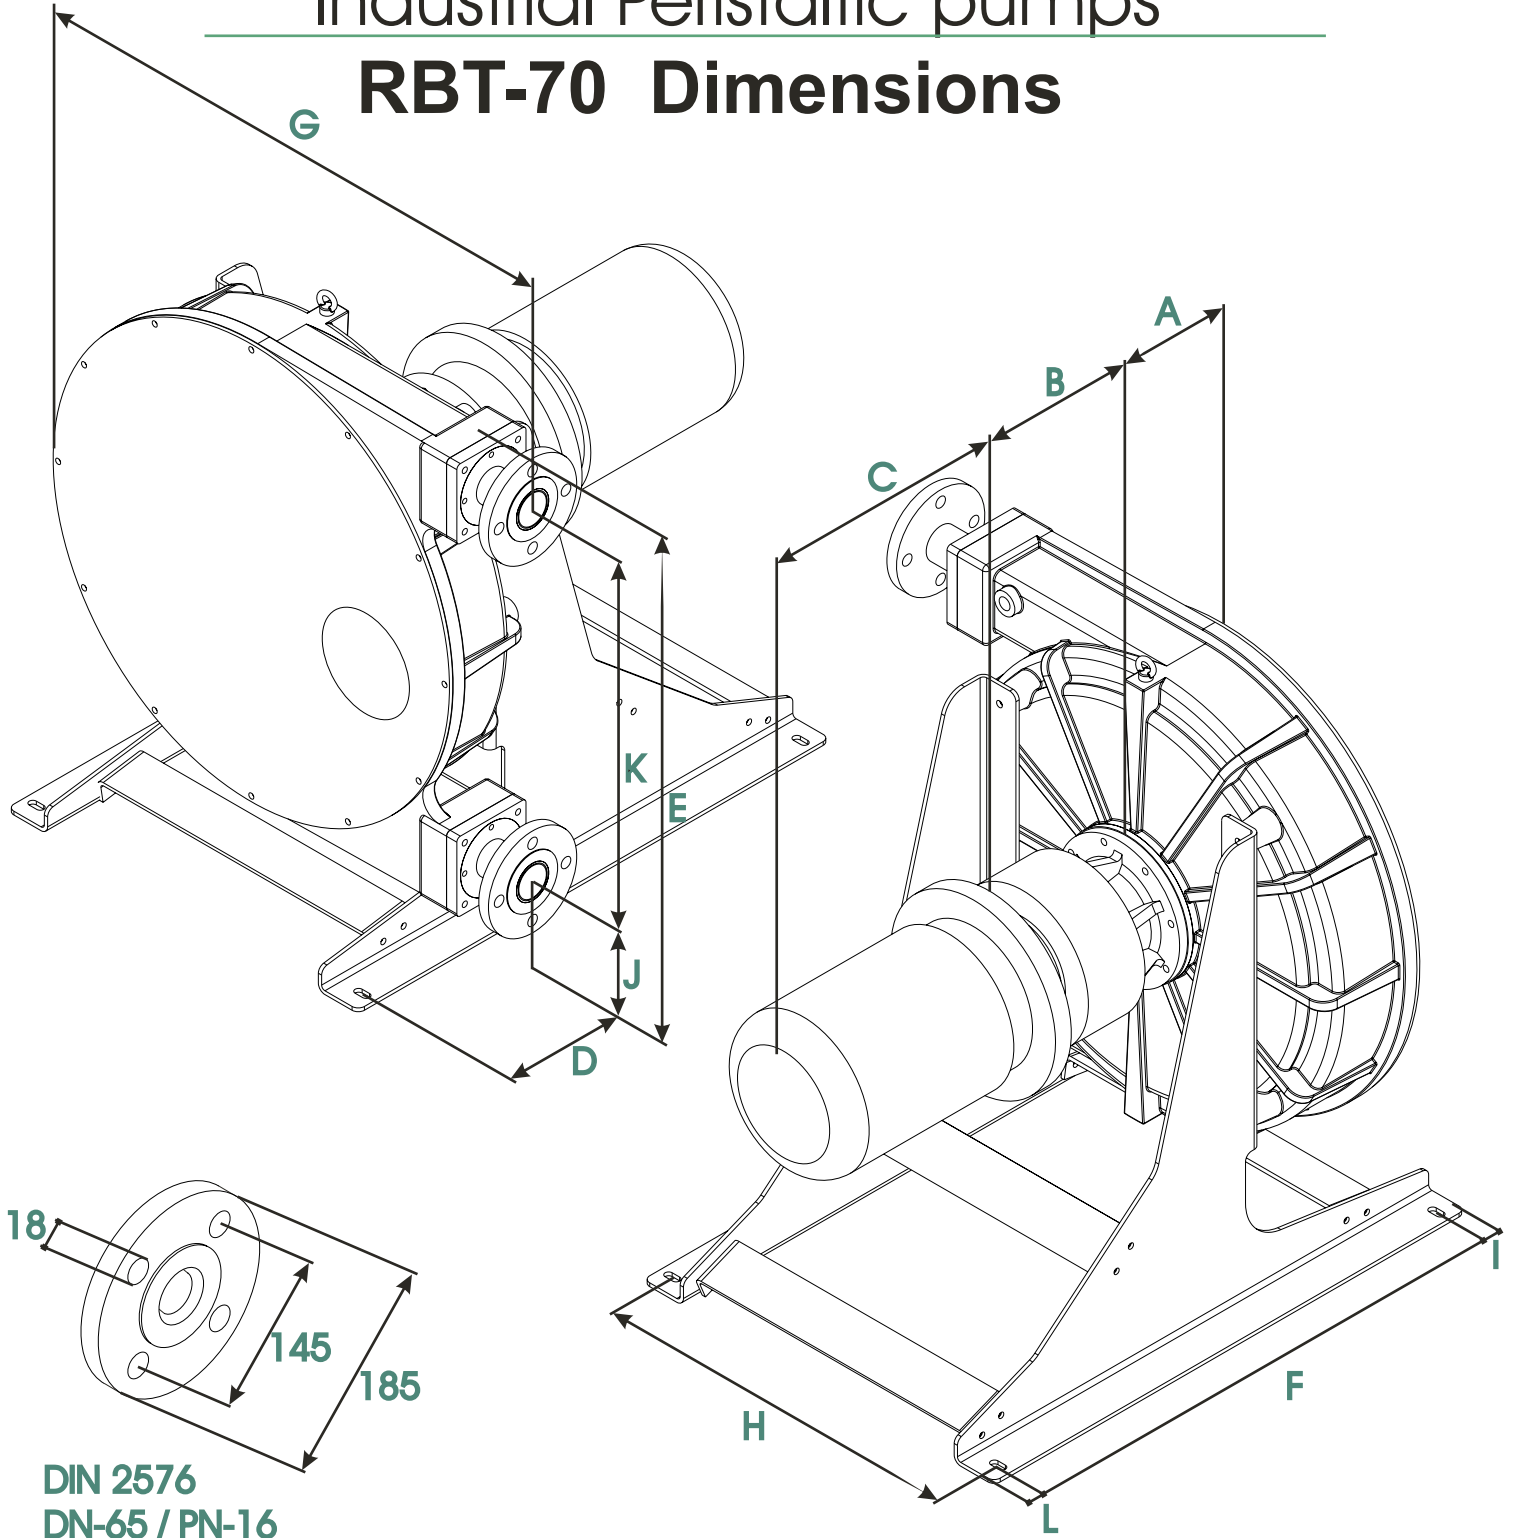

PERIFLO

Industrial Peristaltic pumps

RBT-70 Dimensions

DIN 2576
DN-65 / PN-16

A	B	C	D	E	F	G	H	I	J	K	L
215	*	*	250	1124	1065	1100	790	40	240	784	40

* To confirm according type and power driver.