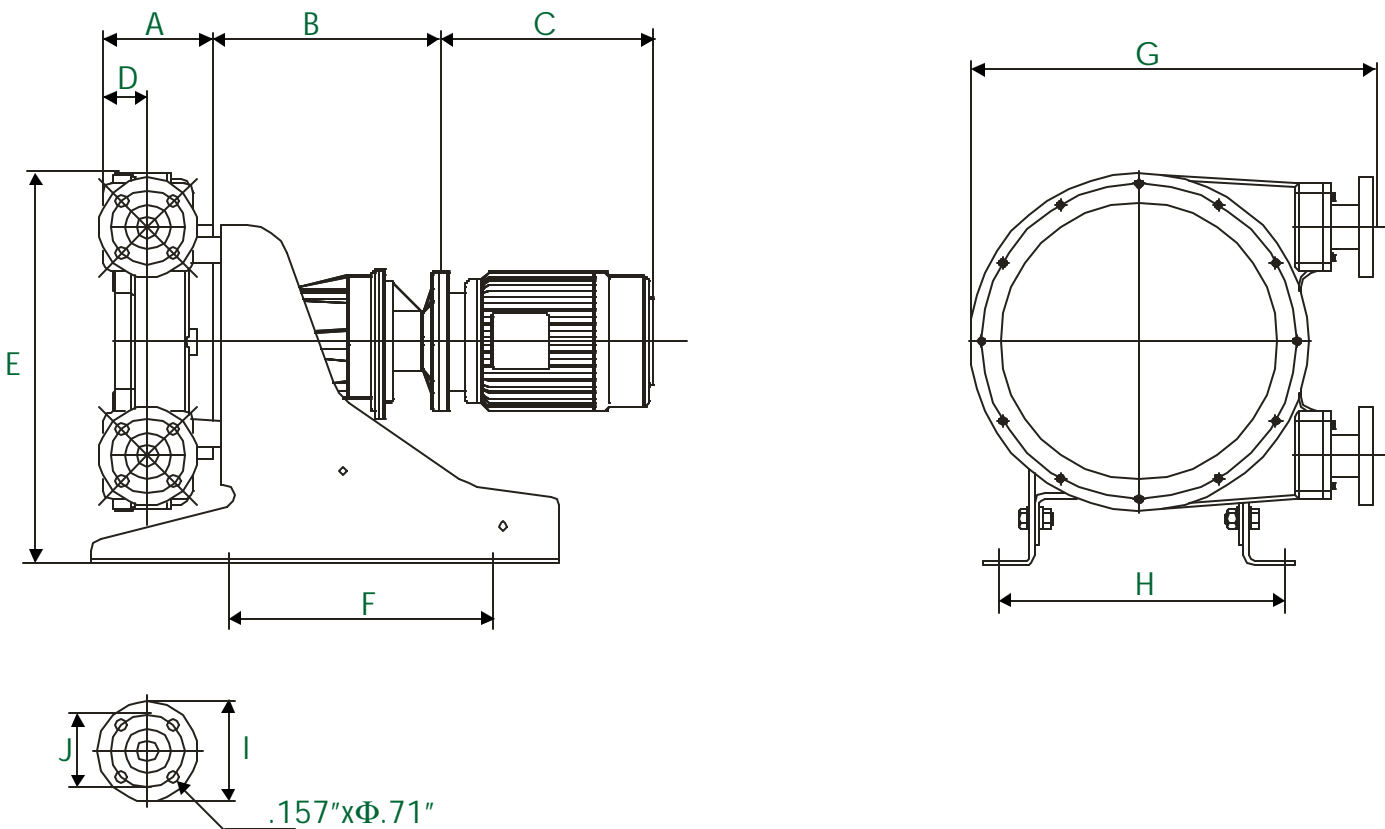

PERIFLO

Industrial Peristaltic Pumps

FMP-40 Model

Dimensions

1-1/2" 150# ANSI Flg

A	B	C	D	E	F	G	H	I	J
5.3	*	*	2.2	24.1	14.8	21.7	15.2	5.0	3.9

* To confirm according to driver type and power