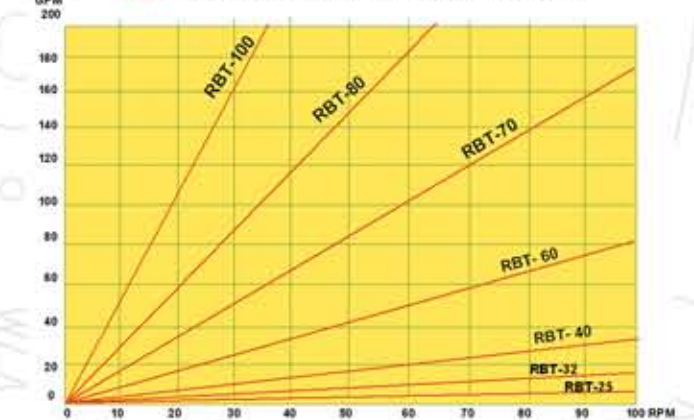

FMP-30	FMP-40	FMP-50	FMP-60	FMP-70
CAPACITY	11 gal/rev	24 gal/rev	39 gal/rev	84 gal/rev	1.76 gal/rev
MAX FLOW RATE	12 GPM	20 GPM	30 GPM	84 GPM	130 GPM
PRESSURE	115 PSI	115 PSI	115 PSI	115 PSI	115 PSI
CONNECTIONS	1-1/4"	1-1/2"	1-1/2"	2"	2-1/2"
COMPRESSOR	ROLLERS				
REINFORCED HOSES	NATURAL RUBBER • BUNA N • EPDM NATURAL RUBBER (FOOD GRADE) • BUNA (FOOD GRADE) HYALON (NOT AVAILABLE IN ALL SIZES)				

RBT Series - Performance Curves