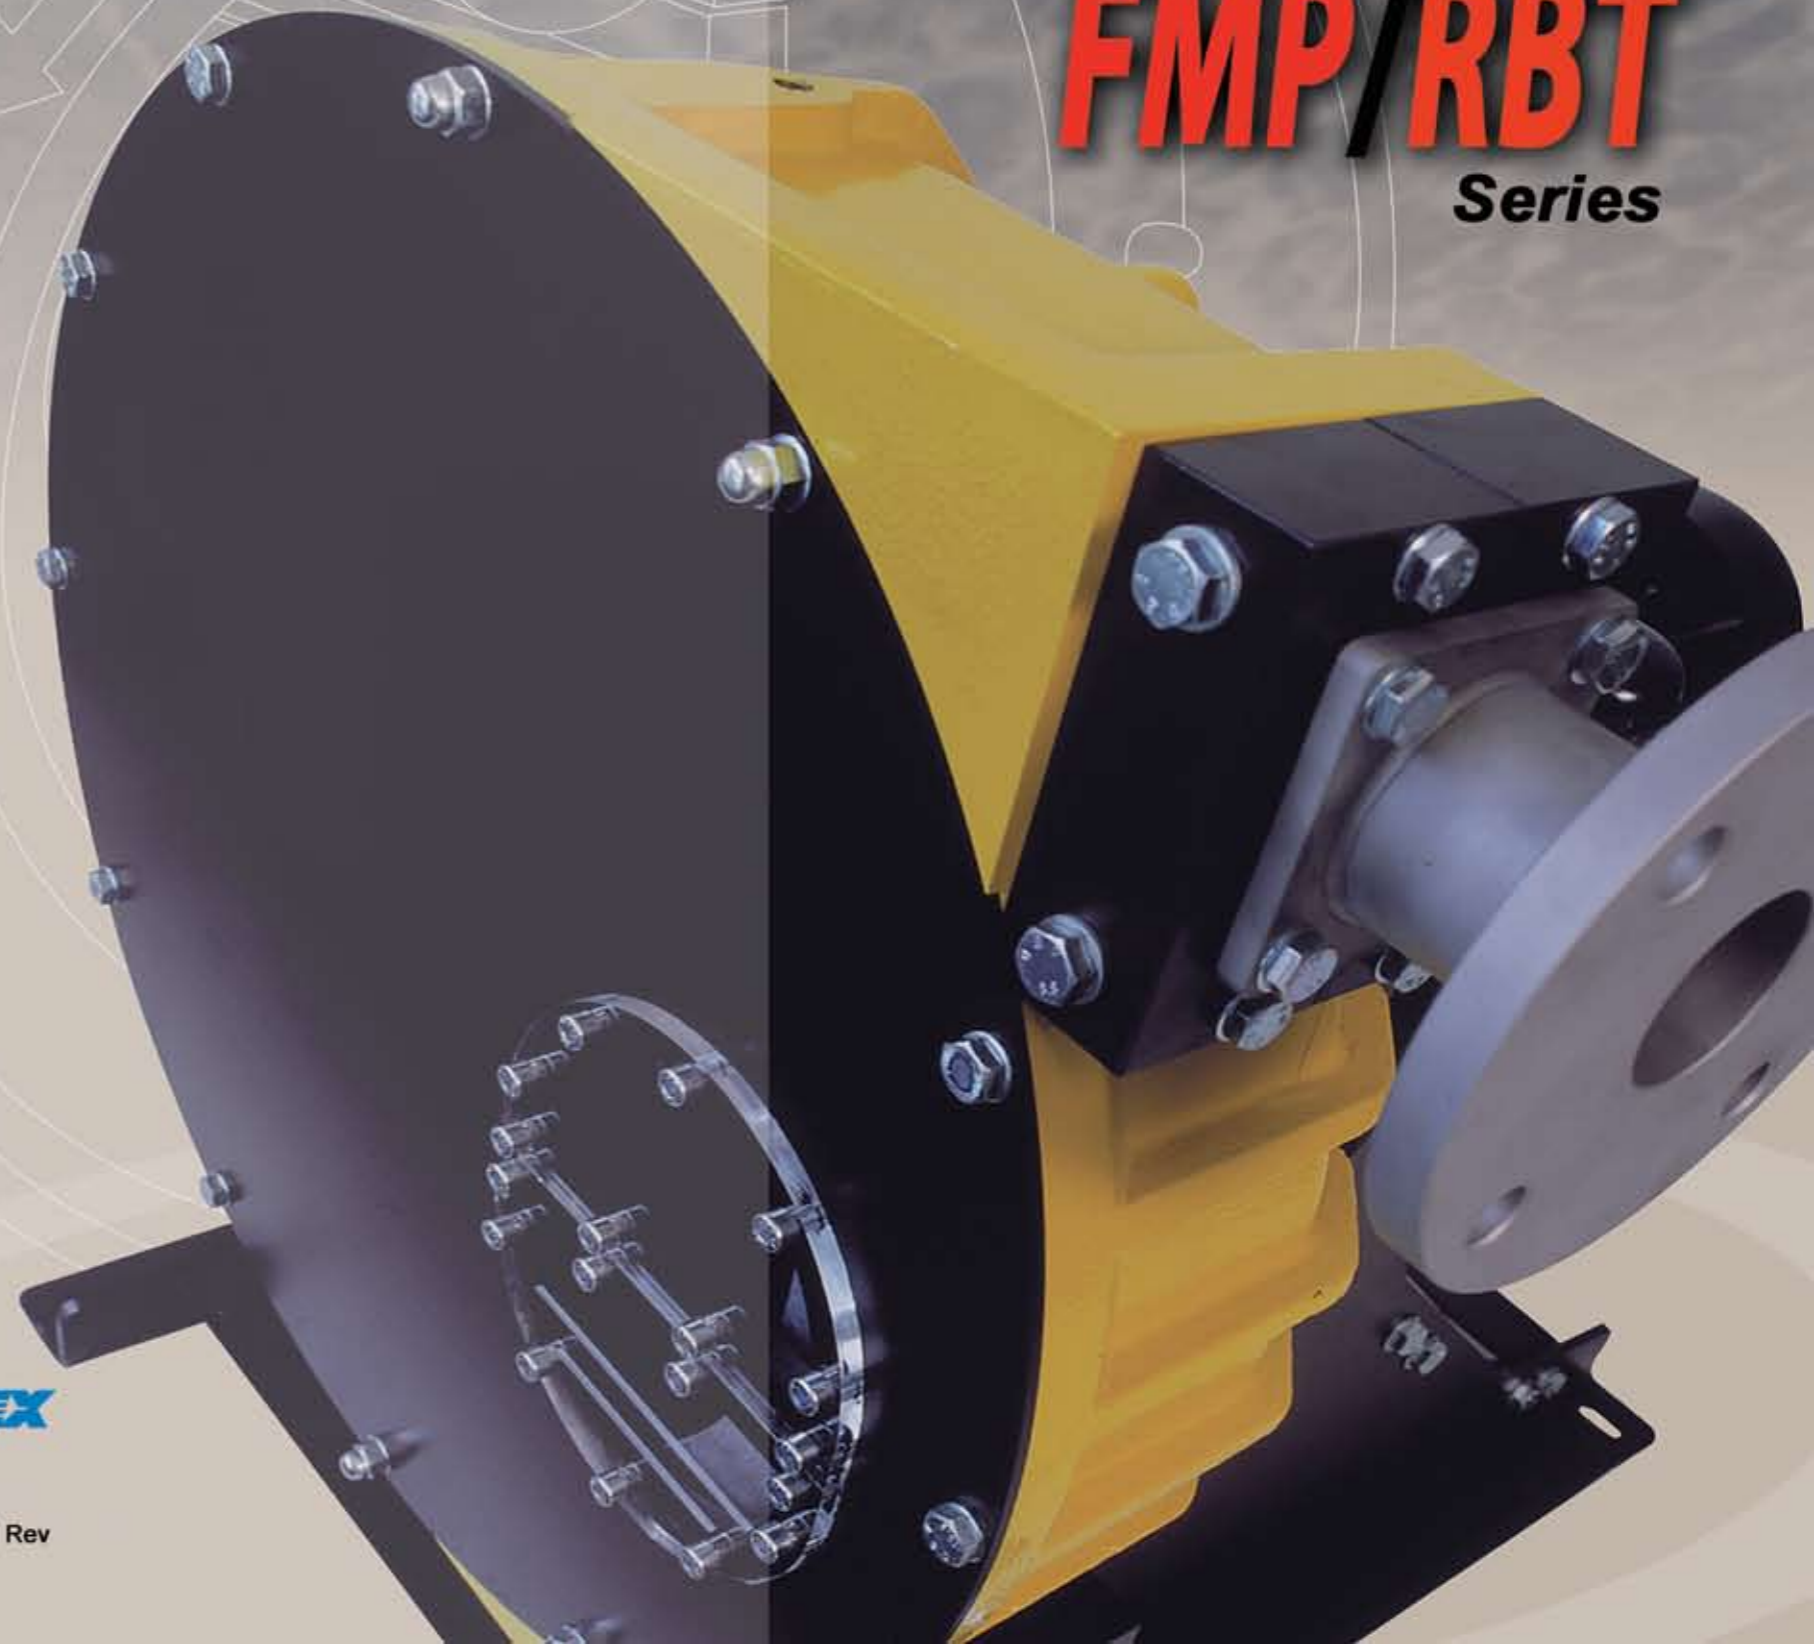

PULSAFEEDER
An IDEX Water & Wastewater Business **IDEX**

PERIFLO PERISTALTIC
HOSE PUMPS

FMP/RBT
Series

PULSAFEEDER

27101 Airport Rd
Punta Gorda, FL 33982
Phone: (800) 860-2983
www.periflo.com

An IDEX Water & Wastewater Business **IDEX**

FMB001 FEB 2011 Rev

Features

- Sealless - *Easy Maintenance*
- Abrasion Resistant
- Commercial Gear Drives
- Direct Connected - *No Alignment*
- Cartridge Type Bearing Assembly
- Dry-Run without Damage
- Self Priming to 27 ft.
- Metering Accuracy +/- 1%
- Reversible Rotation
- Sanitary FDA Designs

The Right Technology for the Application (Rollers or Shoes)

- Flows from 0 to 232 GPM
- Viscosities to 60,000 cps
- Lube-Free Roller Designs to 115 psi
- Lubricated Shoe Designs to 225 psi

Applications: Transfer, Metering, Batching