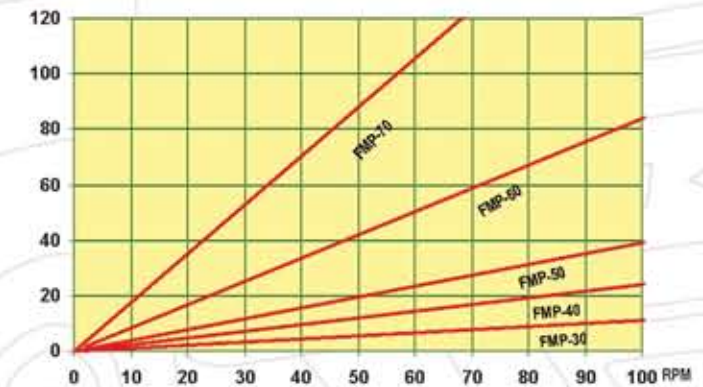

Drives & Accessories

- ⦿ Electric, Pneumatic or Hydraulic Motors
  - ⦿ Variable Speed Controls
  - ⦿ Hose Leakage Detectors
  - ⦿ Pulsation Dampeners
    - ⦿ Vacuum Assist
  - ⦿ Batching & Flow Controls
- ⦿ ANSI Flanged or Tri-Clamp Connections

FMP Series - Performance Curves