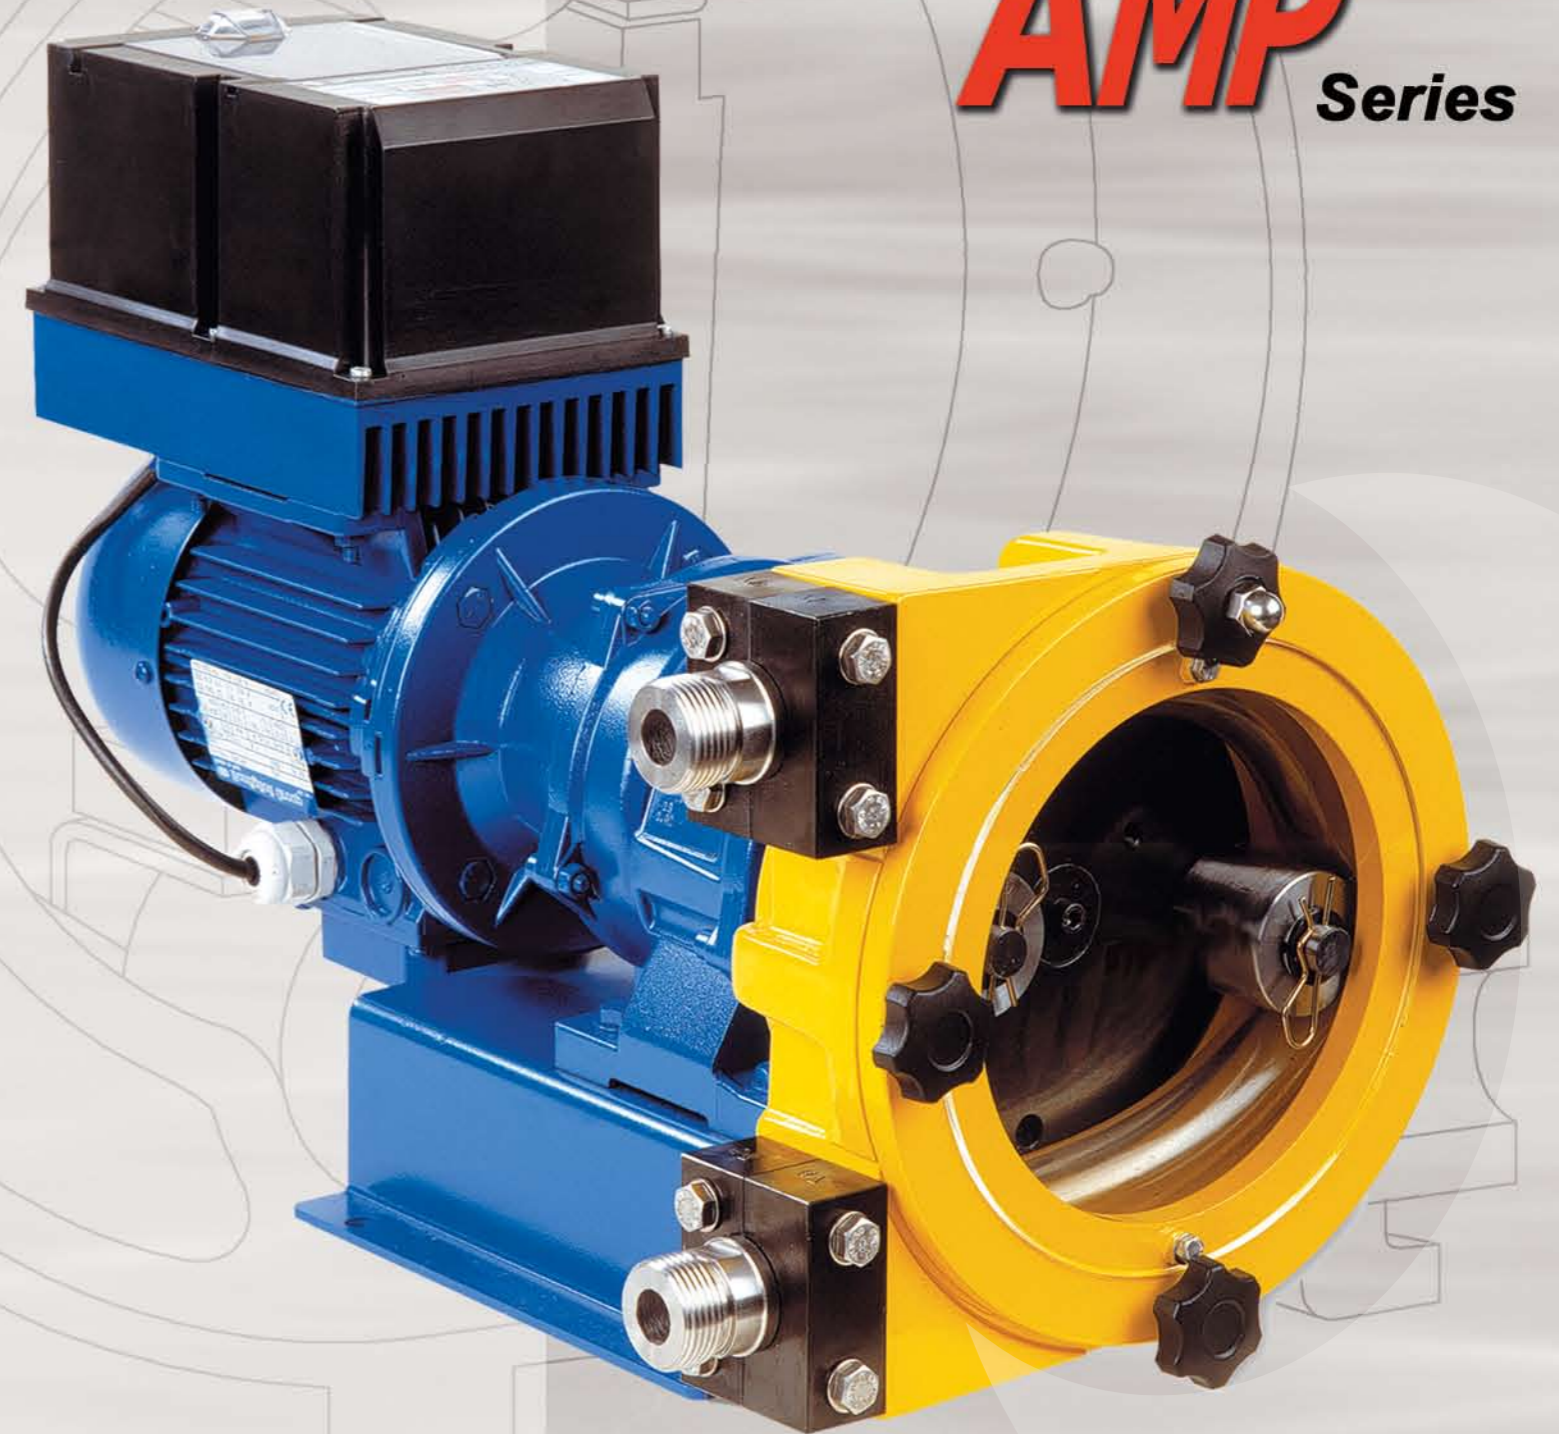

PULSAFEEDER[®]
An IDEX Water & Wastewater Business **IDEX**

PERIFLO

PERISTALTIC
HOSE PUMPS

AMP Series

PULSAFEEDER
27101 Airport Rd
Punta Gorda, FL 33982
Phone: (800) 860-2983
www.periflo.com

An IDEX Water & Wastewater Business **IDEX**