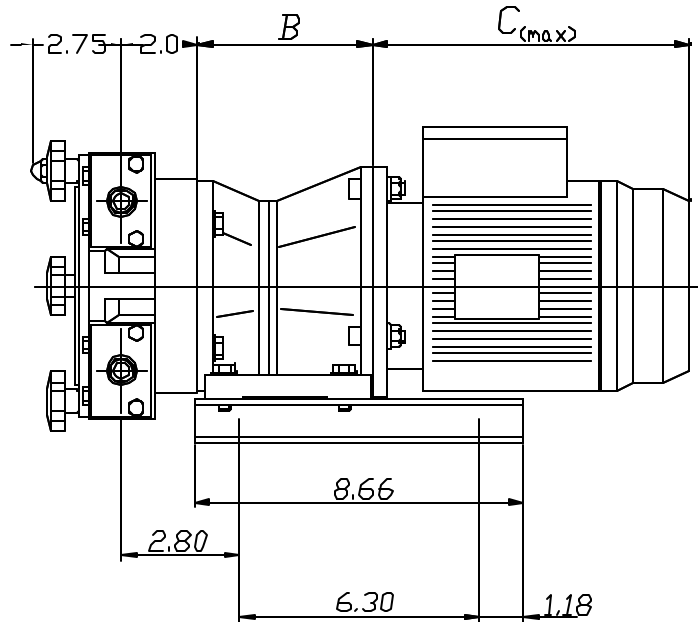

CT/AMP-10 Hosepump

Pos B

Pos C

Pos D

Cert By: _____

Date: _____

Approx. Wt. 50 lbs.

✓	Drive	Speed	B	C
	Gear Reducer - 56C Motor	>24 RPM	8.39	14.3
	Gear Reducer - 56C Motor	<24 RPM	10.5	14.3

Fabrication Tolerance is +/- .12"

Rev	Date	By
B	1/11/05	CLM

PERIFLO

155 Commerce Blvd., Loveland, OH 45140

Dwg No.: CT/AMP 10 Dimensions

Assy. No.:	
Customer:	
PO #:	Date / /
Model:	
Hose:	
Pressure:	
Ports:	
Speed:	
HP:	
Motor Encl.:	
Specials:	
Accessories:	
Drawn By:	Date / /
Project:	