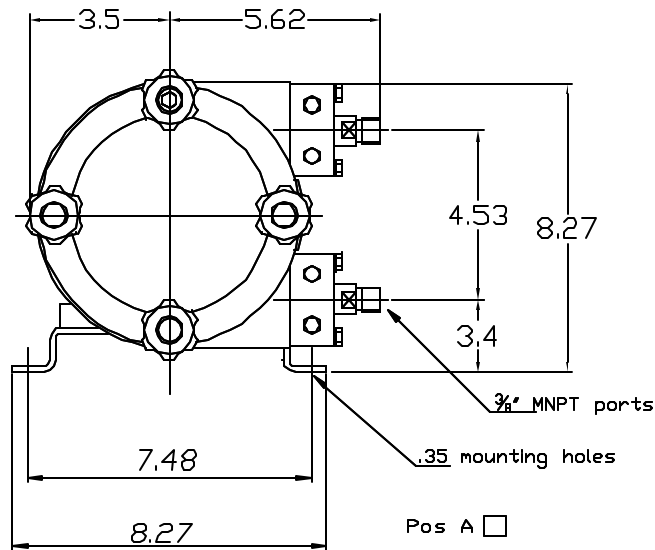

CT/AMP-10 Hosepump

Pos B

Pos C

Pos D

Cert By: _____

Date: _____

Approx. Wt. 50 lbs.

✓	Drive	Speed	B	C
	Gear Reducer - 56C Motor	>24 RPM	8.39	14.3
	Gear Reducer - 56C Motor	<24 RPM	10.5	14.3

Fabrication Tolerance is +/- .12"

Rev	Date	By
B	1/11/05	CLM

PERIFLO

155 Commerce Blvd., Loveland, OH 45140

Dwg No.: CT/AMP 10 Dimensions

Assy. No.:	
Customer:	
PO #:	Date / /
Model:	
Hose:	
Pressure:	
Ports:	
Speed:	
HP:	
Motor Encl.:	
Specials:	
Accessories:	
Drawn By:	Date / /
Project:	